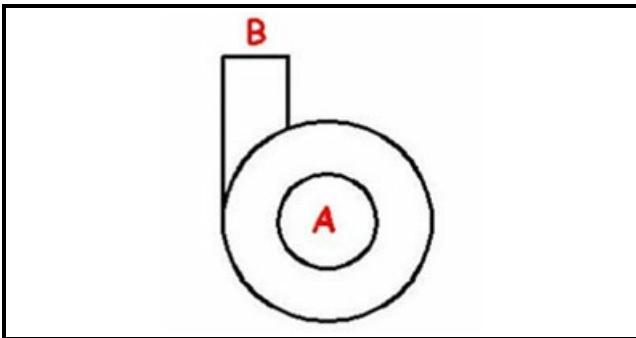

1103287

PUMP COVER 2247 F 0,5HP

Date: 31-01-2025

**Technical data**

DIAMETER SUCTION mm	A=38mm
DIAMETER FLOW mm	M=40mm
DIRECTION OF ROTATION LEFT	SX / LEFT

Manufacturer code

NIDEC FIR INTERNATIONAL SRL

COMENDA - ALI GROUP SRL A SOCIO UNICO