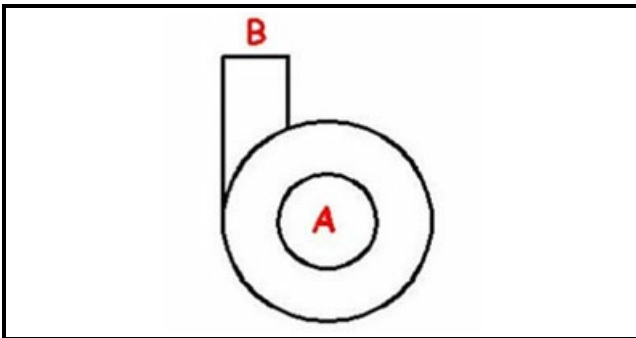

1103287

**PUMP COVER 2247 F 0,5HP**

Date: 22-12-2024

**Technical data**

DIAMETER SUCTION mm	A=38mm
DIAMETER FLOW mm	M=40mm
DIRECTION OF ROTATION LEFT	SX / LEFT

**Manufacturer code**

NIDEC FIR INTERNATIONAL SRL
COMENDA - ALI GROUP SRL A SOCIO UNICO