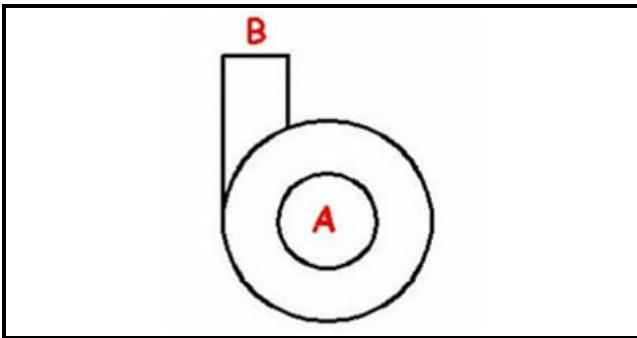

## Technical data

DIAMETER SUCTION mm	A=32mm
DIAMETER FLOW mm	M=32mm
DIRECTION OF ROTATION LEFT	SX / EFT