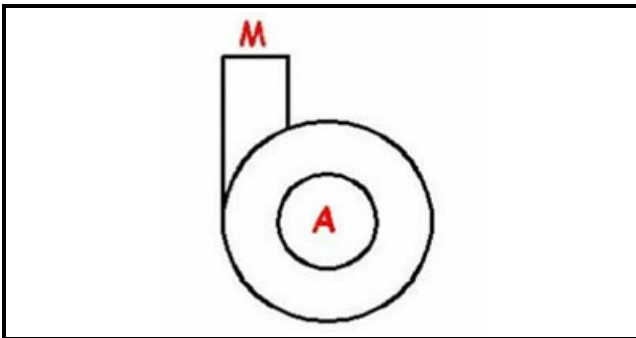

1103358

BODY PUMP EP100

Date: 15-03-2025

ORIGINAL
OSP
SPARE PARTS**Technical data**

DIAMETER SUCTION mm	A=46mm
DIAMETER FLOW mm	M=39mm
DIRECTION OF ROTATION LEFT	SX / LEFT

Manufacturer code

OMNIWASH GROUP SRL