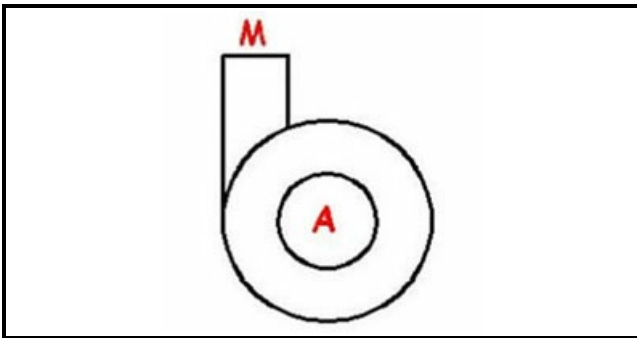

1103358

BODY PUMP EP100

Date: 16-04-2025

ORIGINAL
OSP
SPARE PARTS

Technical data

DIAMETER SUCTION mm	A=46mm
DIAMETER FLOW mm	M=39mm
DIRECTION OF ROTATION LEFT	SX / LEFT

Manufacturer code

OMNIWASH GROUP SRL