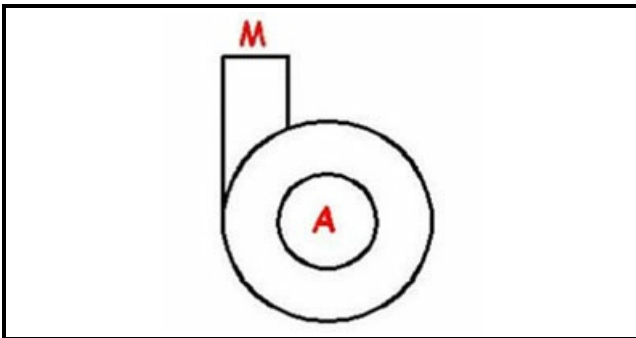

1103358

BODY PUMP EP100

Date: 25-11-2024

ORIGINAL
OSP
SPARE PARTS**Technical data**

| | |
|-------------------------------|-----------|
| DIAMETER SUCTION mm | A=46mm |
| DIAMETER FLOW mm | M=39mm |
| DIRECTION OF ROTATION LEFT | SX / LEFT |