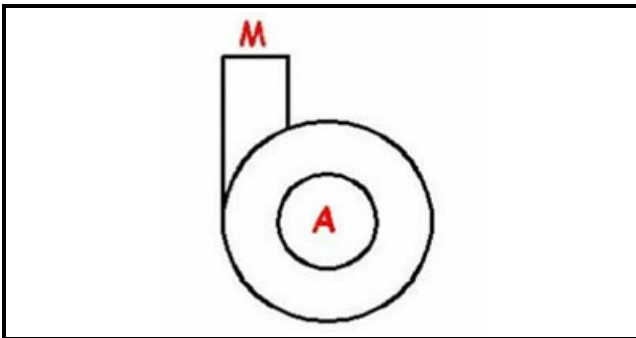

1103358

BODY PUMP EP100

Date: 31-01-2025

ORIGINAL
OSP
SPARE PARTS**Technical data**

DIAMETER SUCTION mm	A=46mm
DIAMETER FLOW mm	M=39mm
DIRECTION OF ROTATION LEFT	SX / LEFT

Manufacturer code

OMNIWASH GROUP SRL