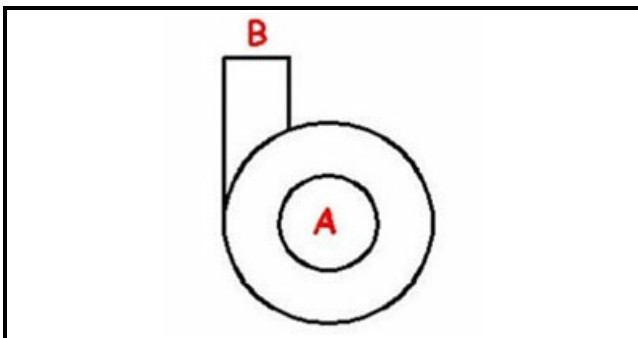

1103418

BODY PUMP 1,2HP

Date: 16-04-2025

Technical data

DIAMETER SUCTION mm	A=60mm
DIAMETER FLOW mm	M=50mm
DIRECTION OF ROTATION LEFT	SX / LEFT