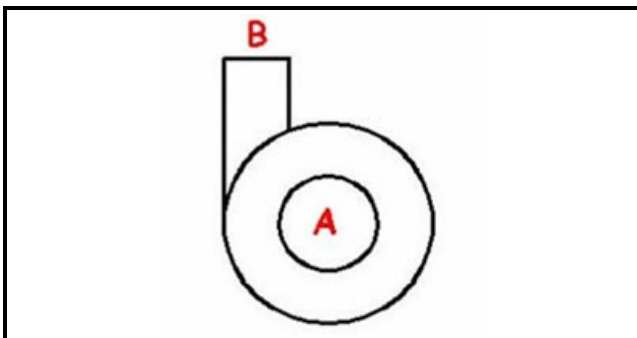

1103418

**BODY PUMP 1,2HP**

Date: 15-03-2025

**Technical data**

DIAMETER SUCTION mm	A=60mm
DIAMETER FLOW mm	M=50mm
DIRECTION OF ROTATION LEFT	SX / LEFT