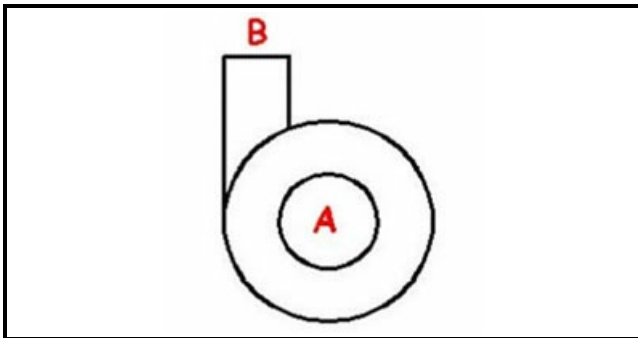

1103420

**FLANGE FOR BODY PUMP T90**

Date: 15-03-2025

**Technical data**

DIAMETER FLOW mm	M=20mm
DIRECTION OF ROTATION LEFT	SX / LEFT

**Manufacturer code**

LOTUS SPA
ELETTROBAR EUROTEC SRL
MBM- EUROTEC SRL -