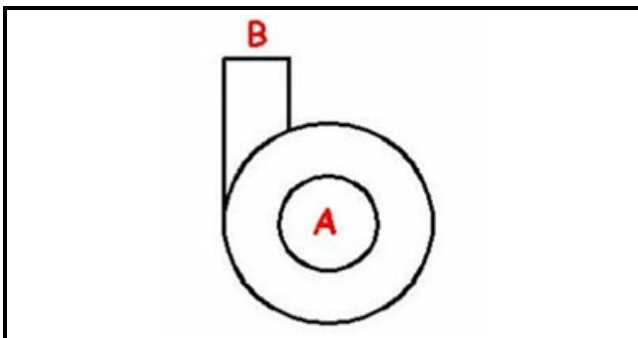

1103420

FLANGE FOR BODY PUMP T90

Date: 22-11-2024

**Technical data**

DIAMETER FLOW mm	M=20mm
DIRECTION OF ROTATION LEFT	SX / LEFT

Manufacturer code

LOTUS SPA
ELETTROBAR EUROTEC SRL
MBM- EUROTEC SRL -