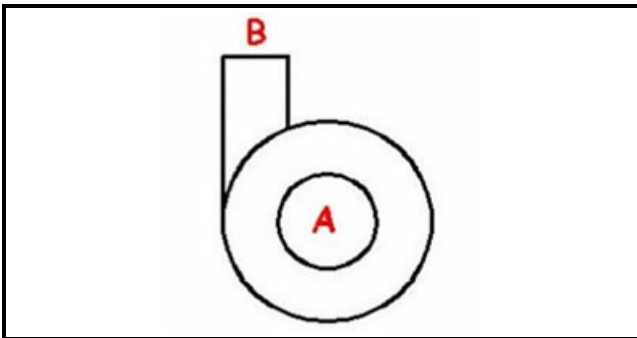

1103425

BODY PUMP PART

Date: 24-11-2024

**Technical data**

DIAMETER SUCTION mm	A=44mm
---------------------	--------

Manufacturer code

LOTUS SPA
MBM- EUROTEC SRL -
ELETTROBAR EUROTEC SRL