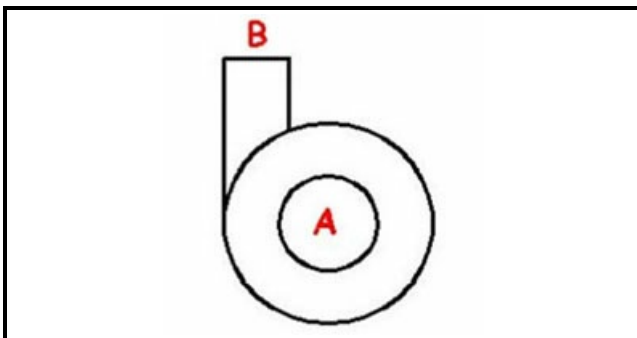

1103426

BODY PUMP T90 COMPLETE

Date: 31-01-2025

**Technical data**

DIAMETER SUCTION mm	A=44mm
DIAMETER FLOW mm	M=20mm
DIRECTION OF ROTATION LEFT	SX / LEFT