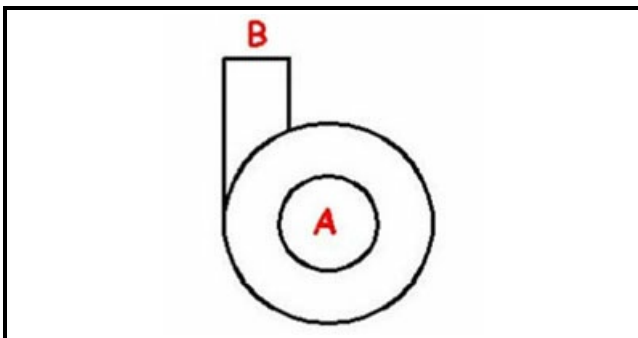

1103426

BODY PUMP T90 COMPLETE

Date: 22-12-2024

**Technical data**

DIAMETER SUCTION mm	A=44mm
DIAMETER FLOW mm	M=20mm
DIRECTION OF ROTATION LEFT	SX / LEFT