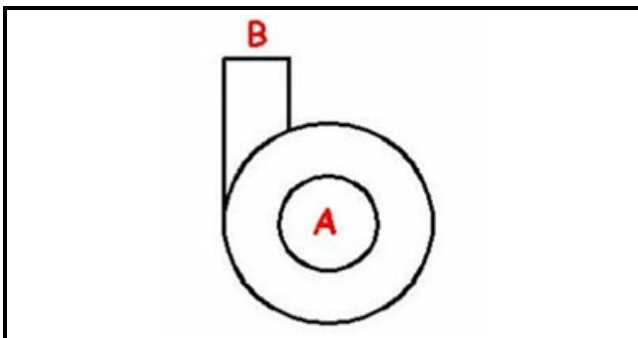

1103426

BODY PUMP T90 COMPLETE

Date: 15-03-2025

**Technical data**

DIAMETER SUCTION mm	A=44mm
DIAMETER FLOW mm	M=20mm
DIRECTION OF ROTATION LEFT	SX / LEFT