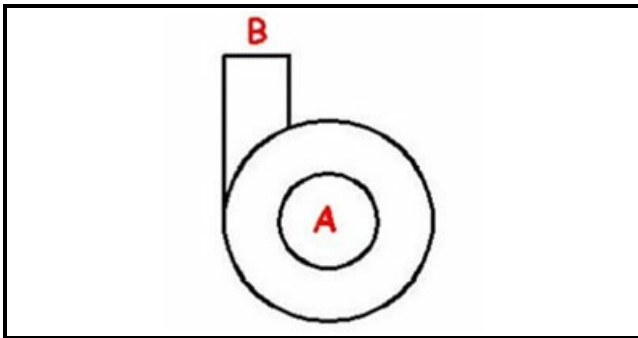

1103426

BODY PUMP T90 COMPLETE

Date: 16-04-2025

Technical data

DIAMETER SUCTION mm	A=44mm
DIAMETER FLOW mm	M=20mm
DIRECTION OF ROTATION LEFT	SX / LEFT