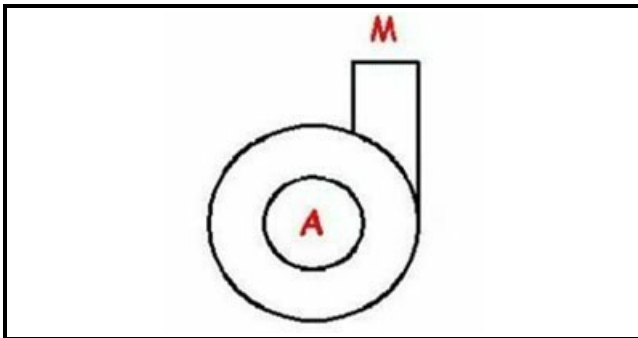

1103427

**RIGHT BODY PUMP T19**

Date: 22-12-2024

**Technical data**

DIAMETER SUCTION mm	A=28mm
DIAMETER FLOW mm	M=28mm
DIRECTION OF ROTATION RIGHT	DX / RIGHT