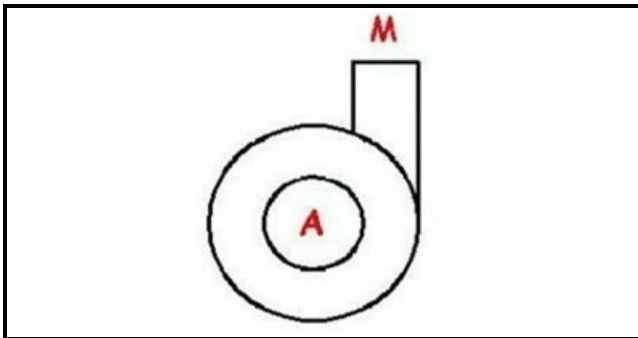

1103427

RIGHT BODY PUMP T19

Date: 22-11-2024

**Technical data**

DIAMETER SUCTION mm	A=28mm
DIAMETER FLOW mm	M=28mm
DIRECTION OF ROTATION RIGHT	DX / RIGHT