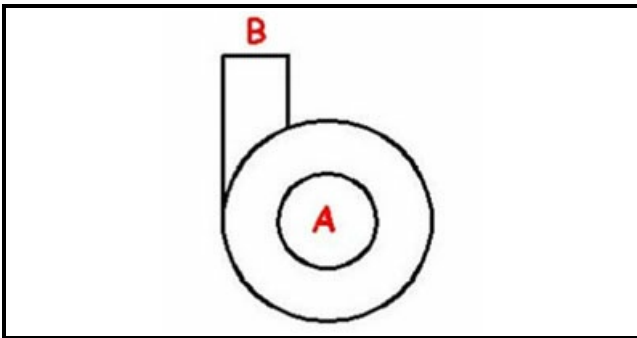

## Technical data

DIAMETER SUCTION mm	A=46mm
DIAMETER FLOW mm	M=42mm
DIRECTION OF ROTATION LEFT	SX / LEFT