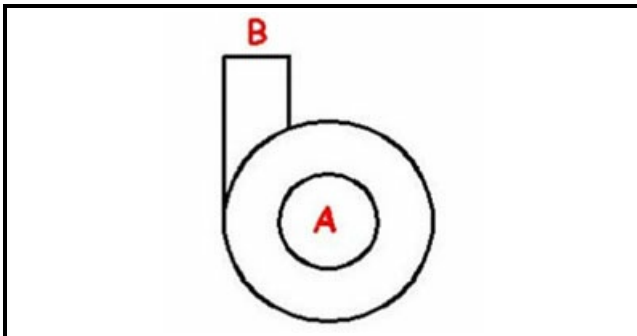

1103439

BODY PUMP 2256/1276

Date: 22-11-2024

**Technical data**

DIAMETER SUCTION mm	A=46mm
DIAMETER FLOW mm	M=42mm
DIRECTION OF ROTATION LEFT	SX / LEFT

Manufacturer code

NIDEC FIR INTERNATIONAL SRL