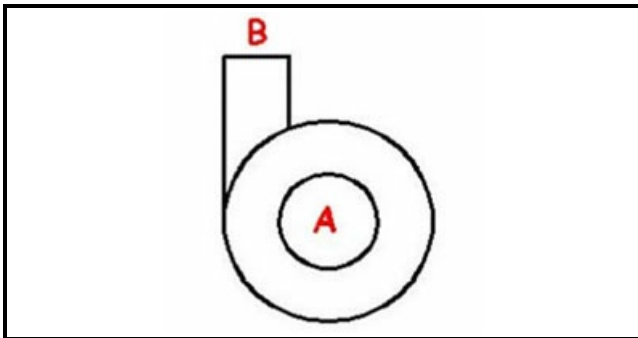

1103442

BODY PUMP 3911

Date: 03-01-2025

**Technical data**

DIAMETER SUCTION mm	A=45mm
DIAMETER FLOW mm	M=42mm
DIRECTION OF ROTATION LEFT	SX / LEFT

Manufacturer code

NIDEC FIR INTERNATIONAL SRL