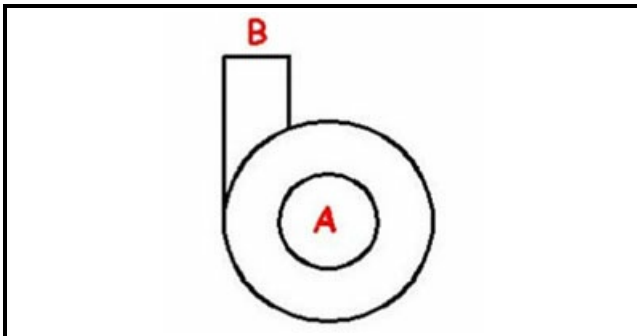

1103442

**BODY PUMP 3911**

Date: 22-11-2024

**Technical data**

DIAMETER SUCTION mm	A=45mm
DIAMETER FLOW mm	M=42mm
DIRECTION OF ROTATION LEFT	SX / LEFT

**Manufacturer code**

NIDEC FIR INTERNATIONAL SRL