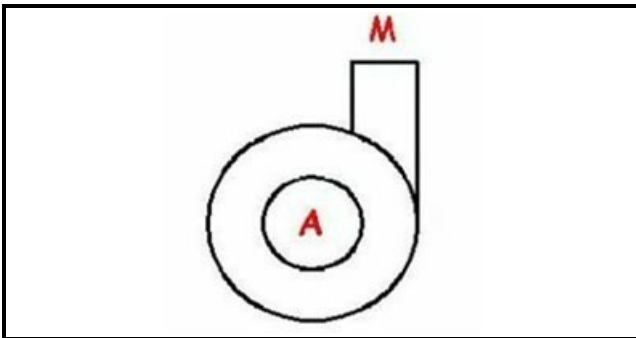

1103443

**BODY PUMP 2204**

Date: 22-11-2024

**Technical data**

DIAMETER SUCTION mm	A=63mm
DIAMETER FLOW mm	M=54mm
DIRECTION OF ROTATION RIGHT	DX / RIGHT

**Manufacturer code**

NIDEC FIR INTERNATIONAL SRL