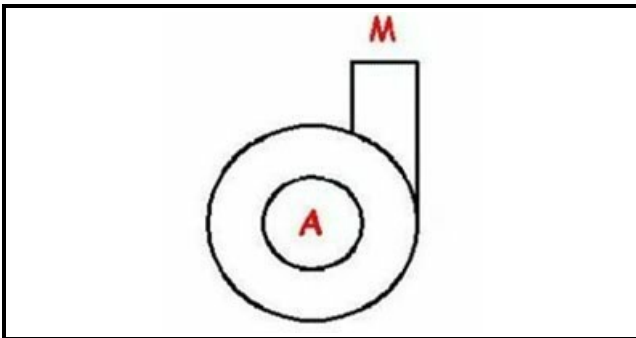

1103443

**BODY PUMP 2204**

Date: 15-03-2025

**Technical data**

DIAMETER SUCTION mm	A=63mm
DIAMETER FLOW mm	M=54mm
DIRECTION OF ROTATION RIGHT	DX / RIGHT

**Manufacturer code**

NIDEC FIR INTERNATIONAL SRL