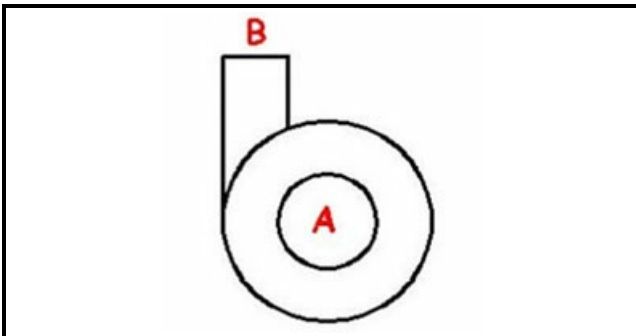

1103445

**BODY PUMP 277**

Date: 31-01-2025

**Technical data**

DIAMETER SUCTION mm	A=60mm
DIAMETER FLOW mm	M=50mm
DIRECTION OF ROTATION LEFT	SX / LEFT

**Manufacturer code**

NIDEC FIR INTERNATIONAL SRL