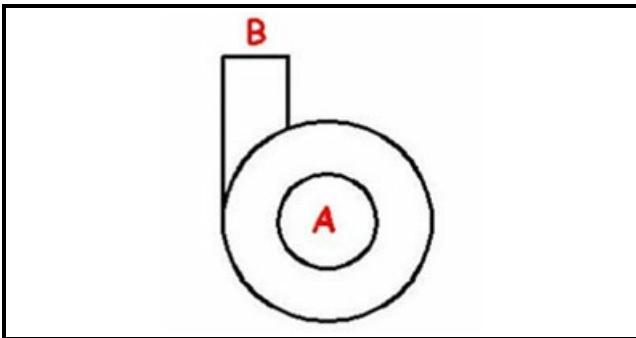

1103445

BODY PUMP 277

Date: 24-11-2024

**Technical data**

DIAMETER SUCTION mm	A=60mm
DIAMETER FLOW mm	M=50mm
DIRECTION OF ROTATION LEFT	SX / LEFT

Manufacturer code

NIDEC FIR INTERNATIONAL SRL