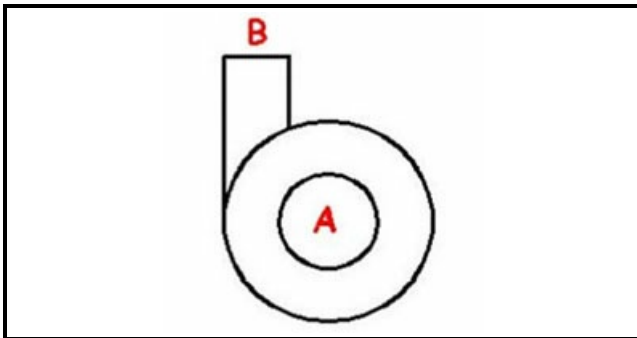

1103478

BODY PUMP ZF140

Date: 31-01-2025

ORIGINAL
OSP
SPARE PARTS**Technical data**

DIAMETER SUCTION mm	A=30mm
DIAMETER FLOW mm	M=30mm
DIRECTION OF ROTATION	SX / LEFT
LEFT	

Manufacturer code

COMENDA - ALI GROUP SRL A SOCIO UNICO