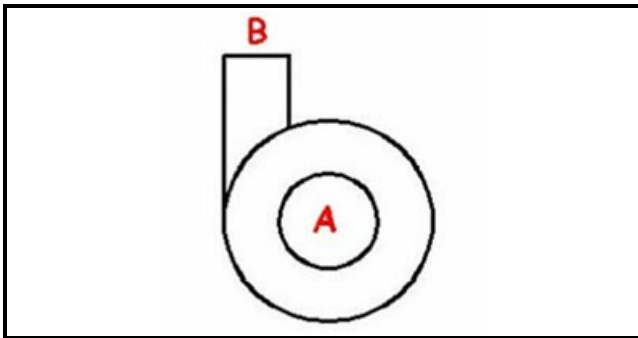

1103478

BODY PUMP ZF140

Date: 16-04-2025

ORIGINAL
OSP
SPARE PARTS

Technical data

DIAMETER SUCTION mm	A=30mm
DIAMETER FLOW mm	M=30mm
DIRECTION OF ROTATION LEFT	SX / LEFT

Manufacturer code

COMENDA - ALI GROUP SRL A SOCIO UNICO