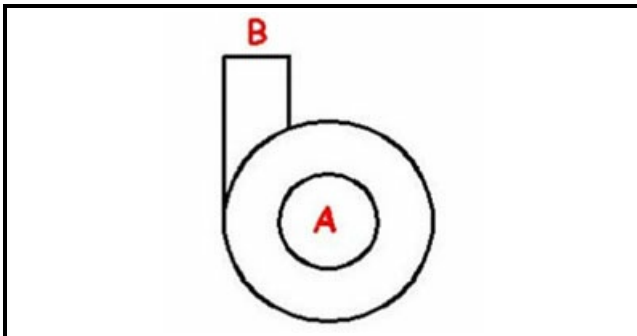

1103478

BODY PUMP ZF140

Date: 25-11-2024

ORIGINAL
OSP
SPARE PARTS**Technical data**

DIAMETER SUCTION mm	A=30mm
DIAMETER FLOW mm	M=30mm
DIRECTION OF ROTATION LEFT	SX / LEFT

Manufacturer code

COMENDA - ALI GROUP SRL A SOCIO UNICO