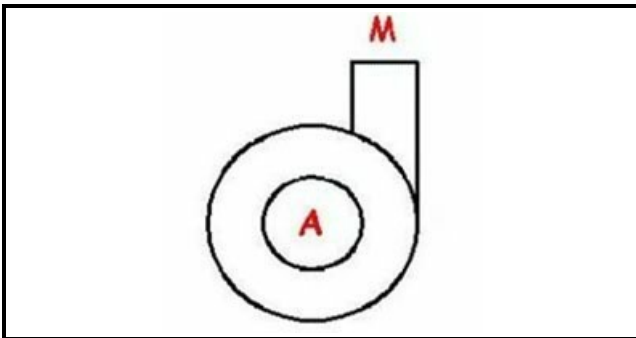

1103518

BODY PUMP HP 0,25

Date: 24-11-2024

**Technical data**

DIAMETER SUCTION mm	A=28mm
DIAMETER FLOW mm	M=28mm
DIRECTION OF ROTATION RIGHT	DX / RIGHT

Manufacturer code

KRUPPS S.R.L.