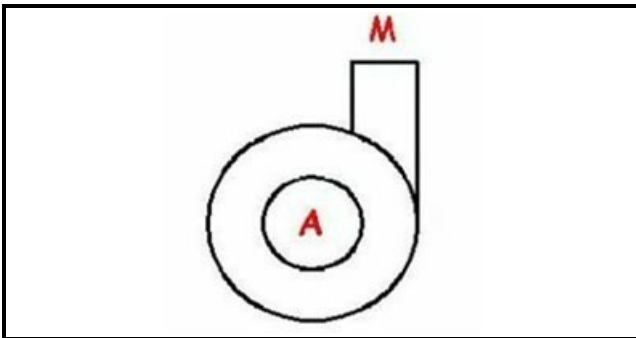

1103518

BODY PUMP HP 0,25

Date: 28-02-2025

**Technical data**

DIAMETER SUCTION mm	A=28mm
DIAMETER FLOW mm	M=28mm
DIRECTION OF ROTATION RIGHT	DX / RIGHT

Manufacturer code

KRUPPS S.R.L.