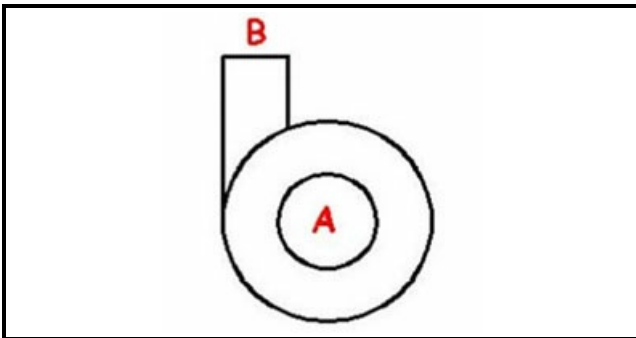

1103528

BODY PUMP 0,4 HP

Date: 31-01-2025

ORIGINAL
OSP
SPARE PARTS**Technical data**

DIAMETER SUCTION mm	A=45mm
DIAMETER FLOW mm	M=40mm
DIRECTION OF ROTATION LEFT	SX / LEFT

Manufacturer code

A.T.A. SRL