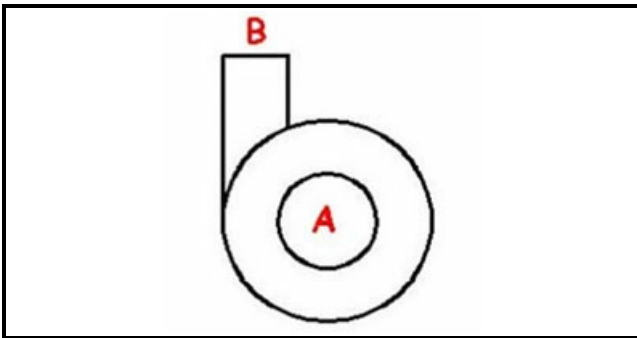

1103528

BODY PUMP 0,4 HP

Date: 16-04-2025

ORIGINAL
OSP
SPARE PARTS

Technical data

DIAMETER SUCTION mm	A=45mm
DIAMETER FLOW mm	M=40mm
DIRECTION OF ROTATION LEFT	SX / LEFT

Manufacturer code

A.T.A. SRL