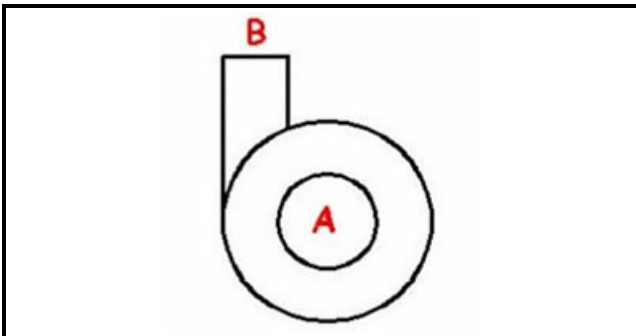

1103528

BODY PUMP 0,4 HP

Date: 25-11-2024

ORIGINAL
OSP
SPARE PARTS**Technical data**

DIAMETER SUCTION mm	A=45mm
DIAMETER FLOW mm	M=40mm
DIRECTION OF ROTATION LEFT	SX / LEFT

Manufacturer code

A.T.A. SRL