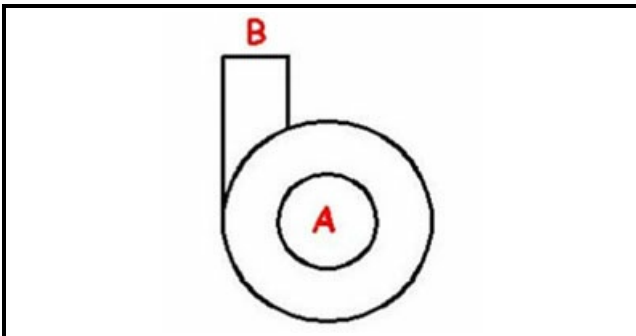

1103534

BODY PUMP

Date: 31-01-2025

ORIGINAL
OSP
SPARE PARTS**Technical data**

DIAMETER SUCTION mm	A=45mm
DIAMETER FLOW mm	M=40mm
DIRECTION OF ROTATION	SX / RIGHT LEFT

Manufacturer code

ELECTROLUX PROFESSIONAL S.P.A.