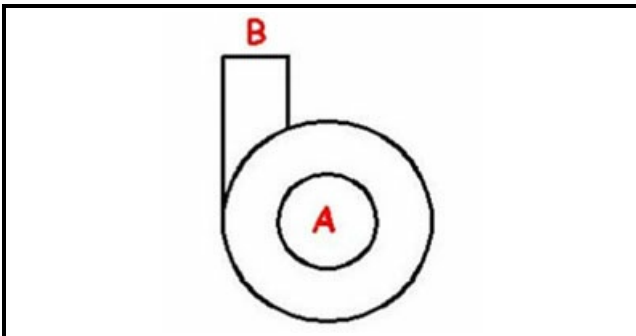

1103534

BODY PUMP

Date: 24-11-2024

ORIGINAL
OSP
SPARE PARTS**Technical data**

DIAMETER SUCTION mm	A=45mm
DIAMETER FLOW mm	M=40mm
DIRECTION OF ROTATION	SX / RIGHT LEFT

Manufacturer code

ELECTROLUX PROFESSIONAL S.P.A.