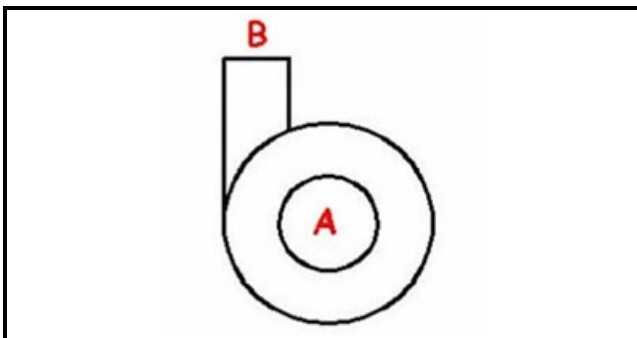

1103568

BODY PUMP

Date: 31-01-2025

ORIGINAL
OSP
SPARE PARTS**Technical data**

DIAMETER SUCTION mm	A=48mm
DIAMETER FLOW mm	M=48mm
DIRECTION OF ROTATION LEFT	SX / LEFT

Manufacturer code

ELFRAMO SPA

ELETTOBAR EUROTEC SRL