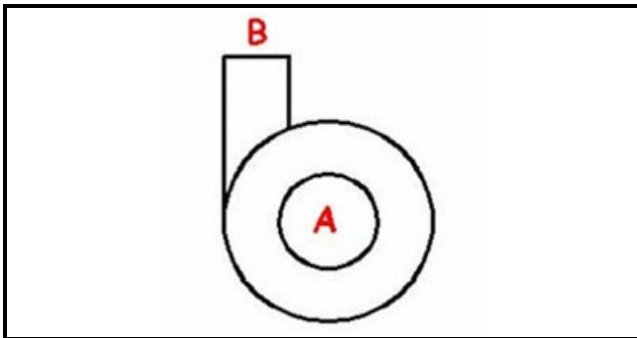

1103568

BODY PUMP

Date: 22-11-2024

**ORIGINAL
OSP
SPARE PARTS****Technical data**

DIAMETER SUCTION mm	A=48mm
DIAMETER FLOW mm	M=48mm
DIRECTION OF ROTATION LEFT	SX / LEFT

Manufacturer code

ELFRAMO SPA
ELETTROBAR EUROTEC SRL