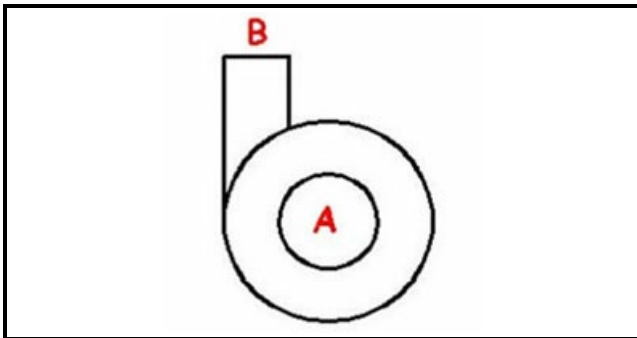

1103568

BODY PUMP

Date: 22-12-2024

ORIGINAL
OSP
SPARE PARTS**Technical data**

DIAMETER SUCTION mm	A=48mm
DIAMETER FLOW mm	M=48mm
DIRECTION OF ROTATION LEFT	SX / LEFT

Manufacturer code

ELFRAMO SPA
ELETTROBAR EUROTEC SRL