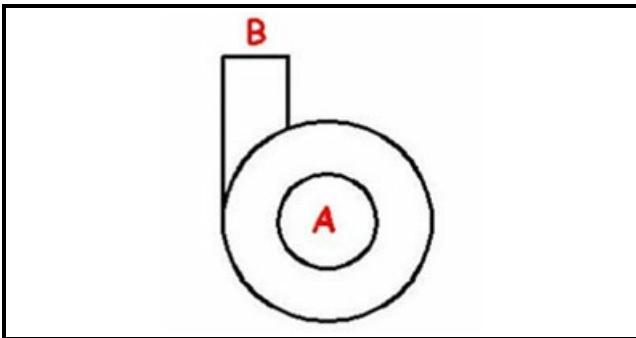

1103587

BODY PUMP 0,75HP

Date: 31-01-2025

**Technical data**

DIAMETER SUCTION mm	A=60mm
DIAMETER FLOW mm	M=50mm
DIRECTION OF ROTATION LEFT	SX / LEFT

Manufacturer code

UNIVERBAR SRL A SOCIO UNICO