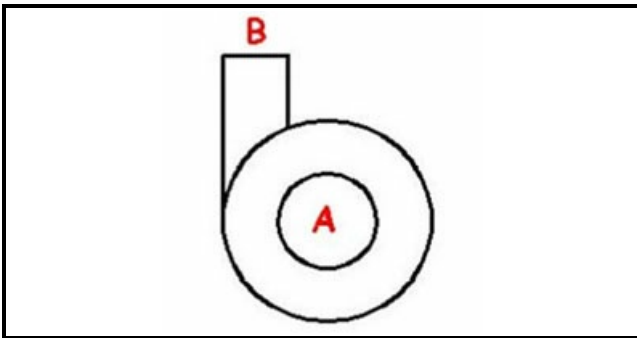

### Technical data

DIAMETER SUCTION mm	A=60mm
DIAMETER FLOW mm	M=50mm
DIRECTION OF ROTATION LEFT	SX / LEFT