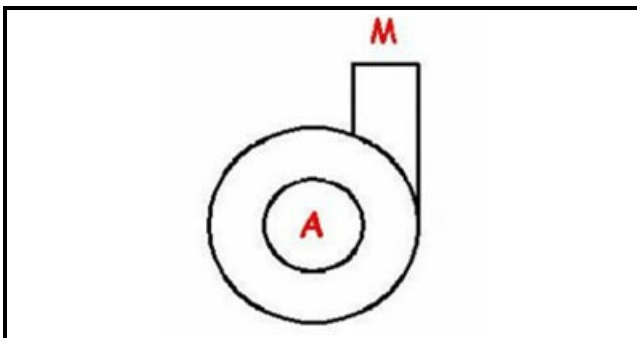

1103588

**BODY PUMP 0,2HP**

Date: 31-01-2025

**Technical data**

DIAMETER SUCTION mm	A=28mm
DIAMETER FLOW mm	M=28mm
DIRECTION OF ROTATION RIGHT	DX / RIGHT

**Manufacturer code**

UNIVERBAR SRL A SOCIO UNICO