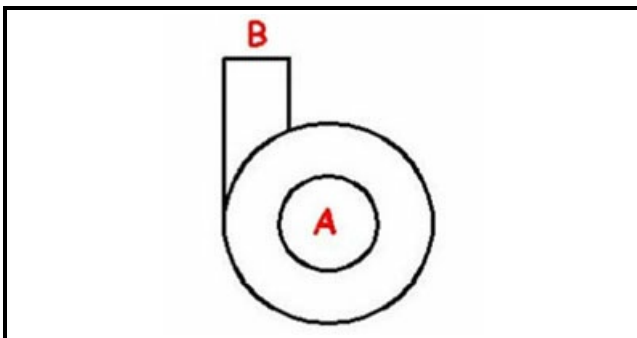

1103609

**BODY PUMP HP 2,7**

Date: 31-01-2025

ORIGINAL  
**OSP**  
SPARE PARTS**Technical data**

DIAMETER SUCTION mm	A=62mm
DIAMETER FLOW mm	M=50mm
DIRECTION OF ROTATION RIGHT	DX/ RIGHT
DIRECTION OF ROTATION LEFT	SX / LEFT