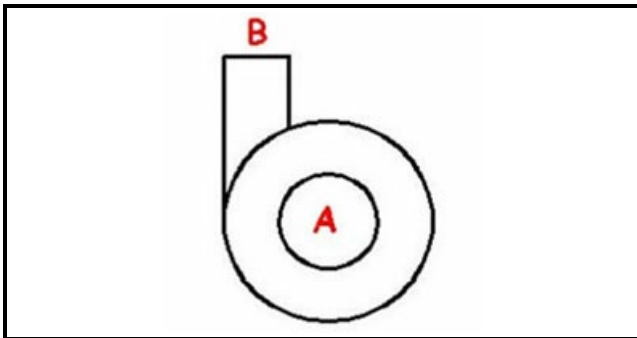

1103609

BODY PUMP HP 2,7

Date: 22-11-2024

ORIGINAL
OSP
SPARE PARTS**Technical data**

DIAMETER SUCTION mm	A=62mm
DIAMETER FLOW mm	M=50mm
DIRECTION OF ROTATION RIGHT	DX/ RIGHT
DIRECTION OF ROTATION LEFT	SX / LEFT