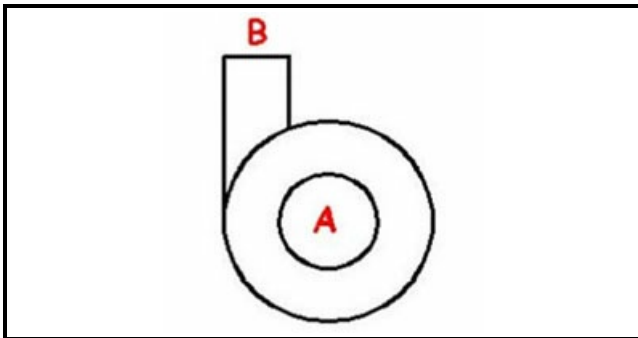

1103609

BODY PUMP HP 2,7

Date: 22-12-2024

ORIGINAL
OSP
SPARE PARTS**Technical data**

DIAMETER SUCTION mm	A=62mm
DIAMETER FLOW mm	M=50mm
DIRECTION OF ROTATION RIGHT	DX/ RIGHT
DIRECTION OF ROTATION LEFT	SX / LEFT