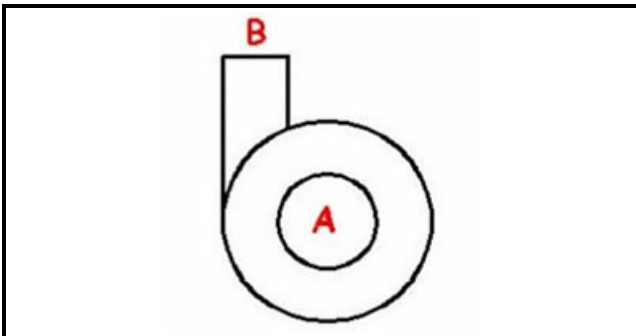

1103614

BODY PUMP HP 1,2 COSMO/COMPACT

Date: 31-01-2025

ORIGINAL
OSP
SPARE PARTS**Technical data**

DIAMETER SUCTION mm	A=50mm
DIAMETER FLOW mm	M=50mm
DIRECTION OF ROTATION LEFT	SX / LEFT

Manufacturer code

UNIVERBAR SRL A SOCIO UNICO
KRUPPS S.R.L.
KRUPPS S.R.L.