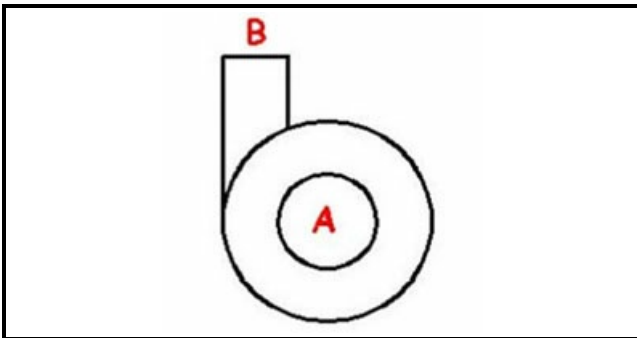

1103647

BODY PUMP KW1 MRS

Date: 22-12-2024

ORIGINAL
OSP
SPARE PARTS**Technical data**

DIAMETER SUCTION mm	A=52mm
DIAMETER FLOW mm	M=43mm
DIRECTION OF ROTATION LEFT	SX / LEFT

Manufacturer code

ELFRAMO SPA