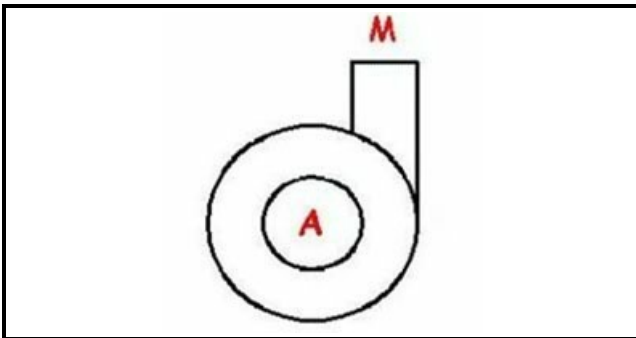

1103663

BODY PUMP LGB ZF131DX

Date: 22-11-2024

ORIGINAL
OSP
SPARE PARTS**Technical data**

DIAMETER SUCTION mm	A=28mm
DIAMETER FLOW mm	M=28mm
DIRECTION OF ROTATION RIGHT	DX / RIGHT

Manufacturer code

COMENDA - ALI GROUP SRL A SOCIO UNICO