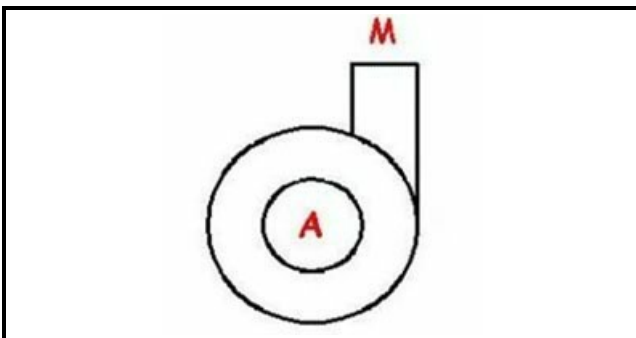

1103663

BODY PUMP LGB ZF131DX

Date: 31-01-2025

ORIGINAL
OSP
SPARE PARTS**Technical data**

DIAMETER SUCTION mm	A=28mm
DIAMETER FLOW mm	M=28mm
DIRECTION OF ROTATION RIGHT	DX / RIGHT

Manufacturer code

COMENDA - ALI GROUP SRL A SOCIO UNICO