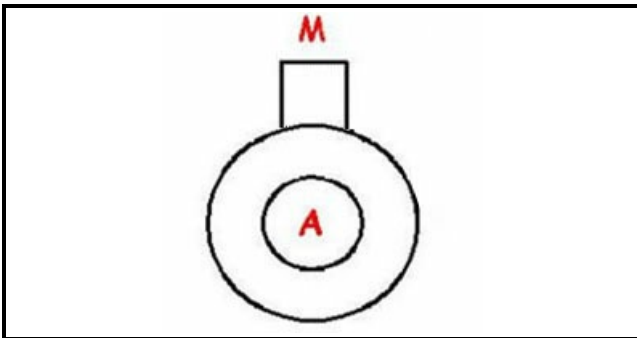

1103670

BODY DRAIN PUMP

Date: 21-11-2024

ORIGINAL
OSP
SPARE PARTS

Technical data

DIAMETER SUCTION mm	A=30mm
DIAMETER FLOW mm	M=22mm