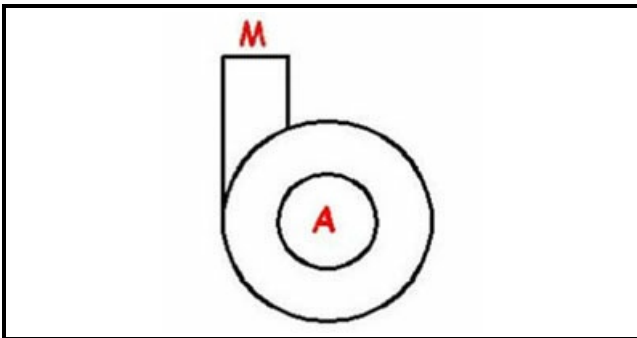

1103803

**BODY PUMP 055 C & A**

Date: 28-02-2025

**Technical data**

DIAMETER SUCTION mm	A=55mm
DIAMETER FLOW mm	M=40mm
DIRECTION OF ROTATION LEFT	SX / LEFT