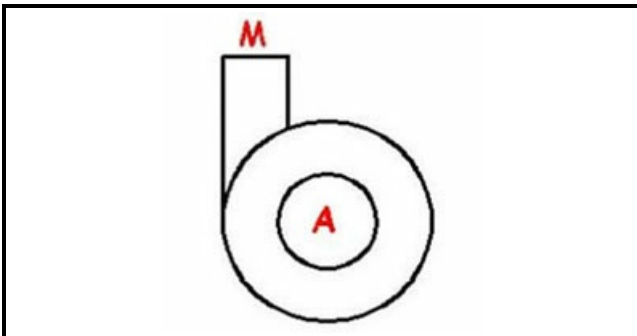

1103803

BODY PUMP 055 C & A

Date: 22-11-2024

**Technical data**

DIAMETER SUCTION mm	A=55mm
DIAMETER FLOW mm	M=40mm
DIRECTION OF ROTATION LEFT	SX / LEFT