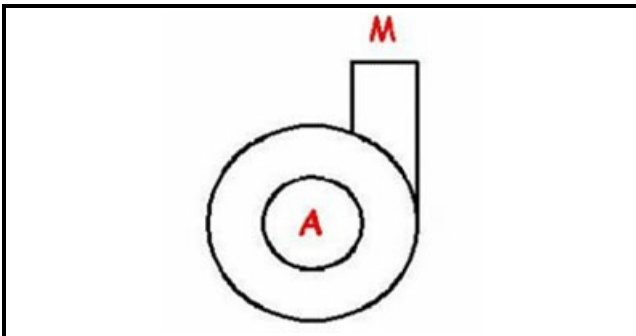

1103887

BODY PUMP 0.4 HP

Date: 04-03-2025

**Technical data**

DIAMETER SUCTION mm	A=29mm
DIAMETER FLOW mm	M=28mm
DIRECTION OF ROTATION RIGHT	DX / RIGHT

Manufacturer code

UNIVERBAR SRL A SOCIO UNICO