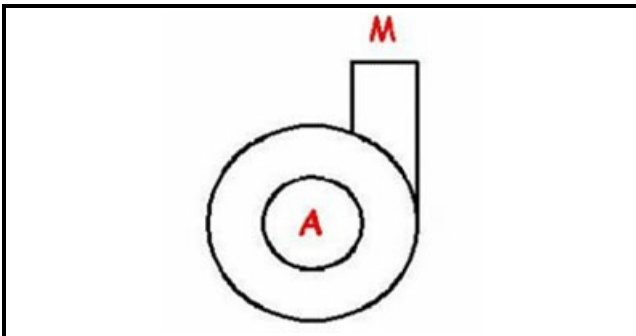

1103887

**BODY PUMP 0.4 HP**

Date: 31-01-2025

**Technical data**

DIAMETER SUCTION mm	A=29mm
DIAMETER FLOW mm	M=28mm
DIRECTION OF ROTATION RIGHT	DX / RIGHT

**Manufacturer code**

UNIVERBAR SRL A SOCIO UNICO