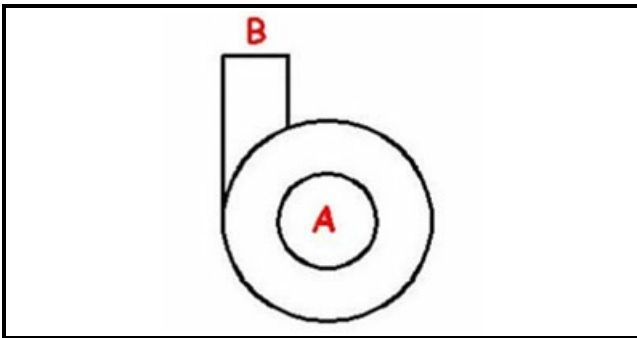

## Technical data

DIAMETER SUCTION mm	A=63mm
DIAMETER FLOW mm	M=63mm
DIRECTION OF ROTATION LEFT	SX / LEFT