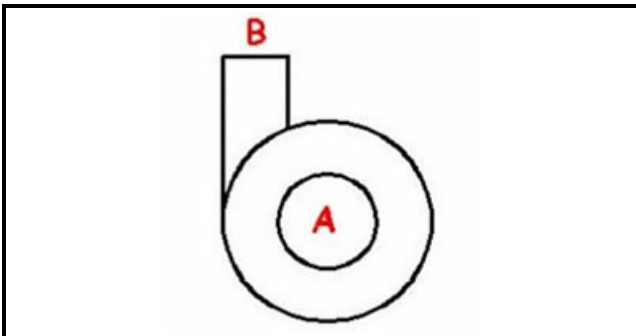

1103890

BODY PUMP ZF 1200

Date: 31-01-2025

ORIGINAL
OSP
SPARE PARTS**Technical data**

DIAMETER SUCTION mm	A=63mm
DIAMETER FLOW mm	M=63mm
DIRECTION OF ROTATION	SX / LEFT
LEFT	

Manufacturer code

COMENDA - ALI GROUP SRL A SOCIO UNICO