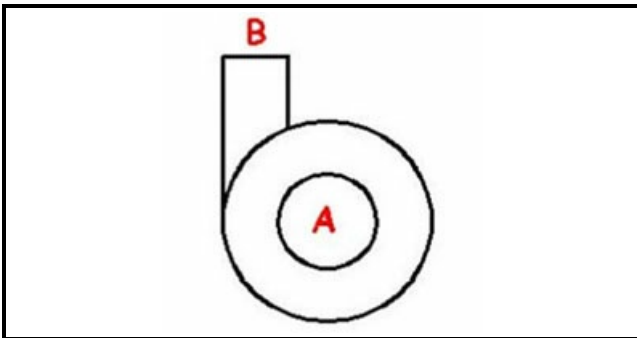

1103890

BODY PUMP ZF 1200

Date: 22-12-2024

ORIGINAL
OSP
SPARE PARTS**Technical data**

DIAMETER SUCTION mm	A=63mm
DIAMETER FLOW mm	M=63mm
DIRECTION OF ROTATION LEFT	SX / LEFT

Manufacturer code

COMENDA - ALI GROUP SRL A SOCIO UNICO