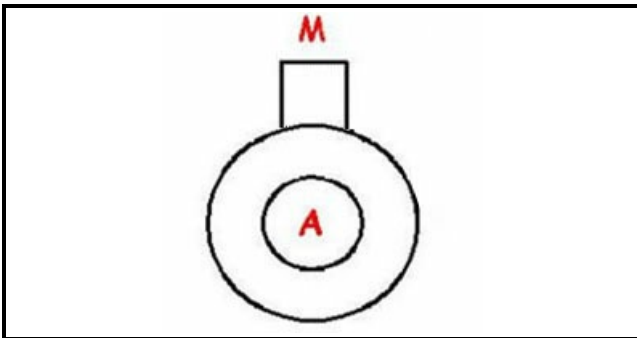

### Technical data

DIAMETER SUCTION mm	A=48mm
DIAMETER FLOW mm	M=45mm