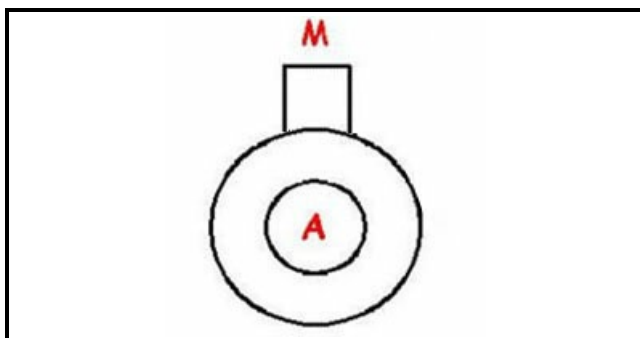

1103895

BODY PUMP

Date: 31-01-2025

ORIGINAL
OSP
SPARE PARTS**Technical data**

DIAMETER SUCTION mm	A=48mm
DIAMETER FLOW mm	M=45mm