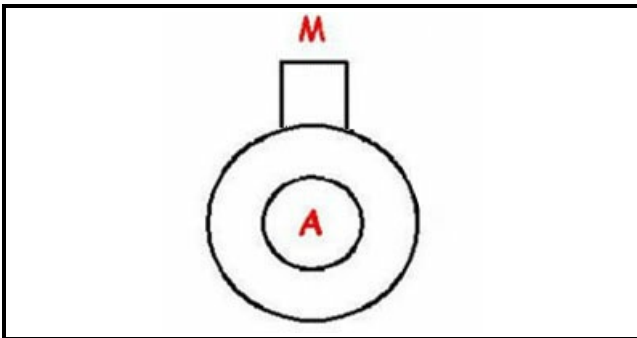

1103895

BODY PUMP

Date: 04-03-2025

ORIGINAL
OSP
SPARE PARTS

Technical data

| | |
|---------------------|--------|
| DIAMETER SUCTION mm | A=48mm |
| DIAMETER FLOW mm | M=45mm |