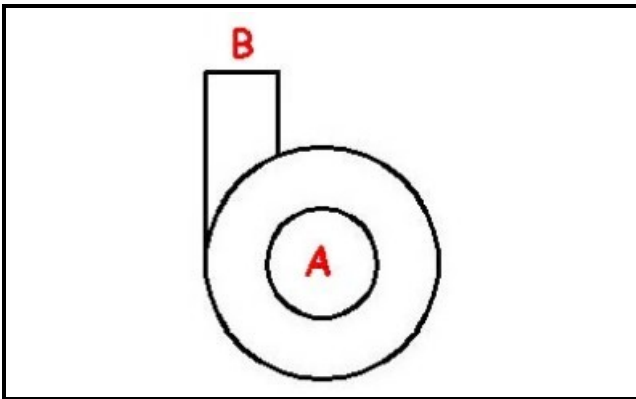

1103898

**BODY PUMP**

Date: 22-12-2024

ORIGINAL  
**OSP**  
SPARE PARTS**Technical data**

DIAMETER SUCTION mm	A=59mm
DIAMETER FLOW mm	M=49mm
DIRECTION OF ROTATION LEFT	SX / LEFT

**Manufacturer code**

KRUPPS S.R.L.