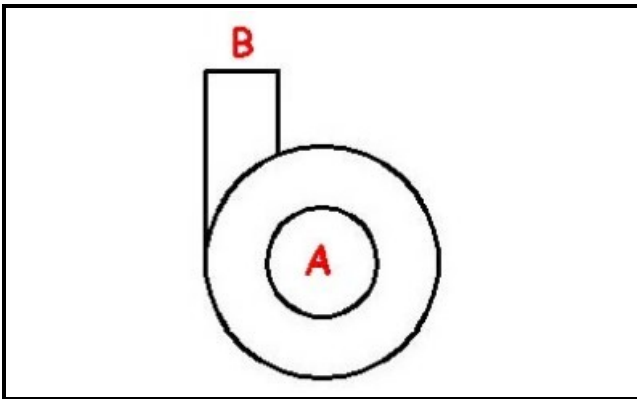

1103898

BODY PUMP

Date: 16-04-2025

ORIGINAL
OSP
SPARE PARTS

Technical data

| | |
|-------------------------------|-----------|
| DIAMETER SUCTION mm | A=59mm |
| DIAMETER FLOW mm | M=49mm |
| DIRECTION OF ROTATION LEFT | SX / LEFT |