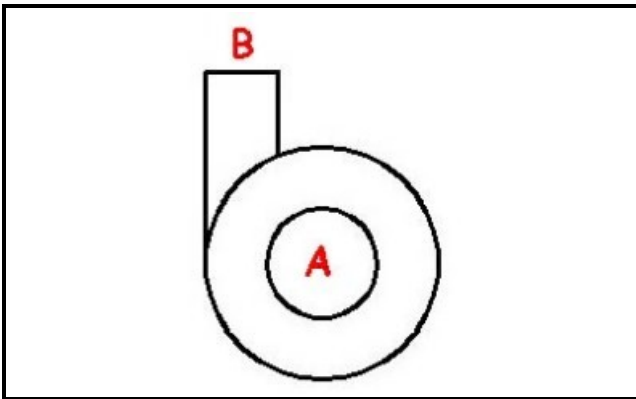

1103898

**BODY PUMP**

Date: 04-03-2025

ORIGINAL  
**OSP**  
SPARE PARTS**Technical data**

DIAMETER SUCTION mm	A=59mm
DIAMETER FLOW mm	M=49mm
DIRECTION OF ROTATION LEFT	SX / LEFT

**Manufacturer code**

KRUPPS S.R.L.