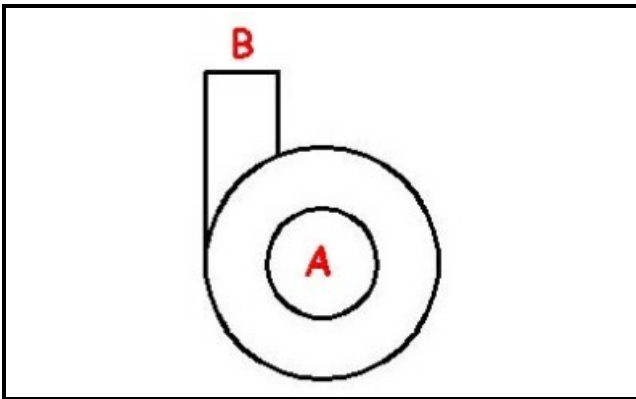

1103898

BODY PUMP

Date: 31-01-2025

ORIGINAL
OSP
SPARE PARTS**Technical data**

| | |
|-------------------------------|-----------|
| DIAMETER SUCTION mm | A=59mm |
| DIAMETER FLOW mm | M=49mm |
| DIRECTION OF ROTATION LEFT | SX / LEFT |