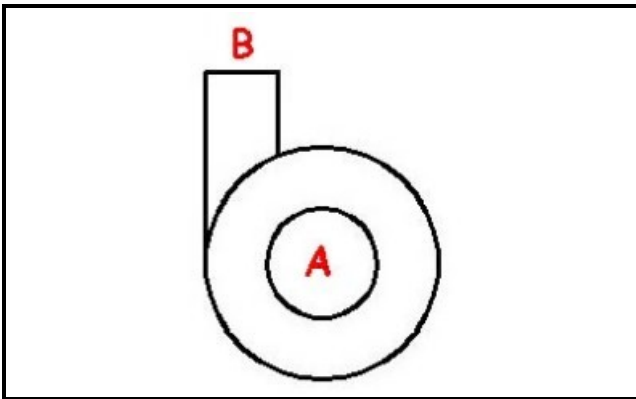

1103898

**BODY PUMP**

Date: 22-11-2024

ORIGINAL  
**OSP**  
SPARE PARTS**Technical data**

DIAMETER SUCTION mm	A=59mm
DIAMETER FLOW mm	M=49mm
DIRECTION OF ROTATION LEFT	SX / LEFT

**Manufacturer code**

KRUPPS S.R.L.