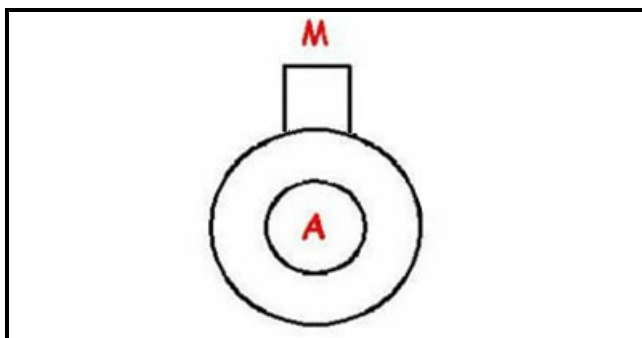

1103910

BODY DRAIN PUMP

Date: 31-01-2025

**Technical data**

DIAMETER SUCTION mm	A=24mm
DIAMETER FLOW mm	M=24mm