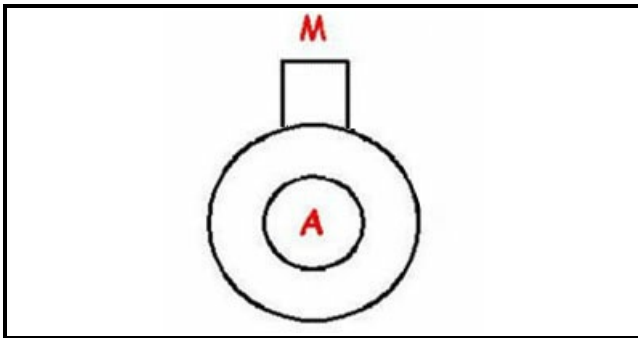

### Technical data

DIAMETER SUCTION mm	A=24mm
DIAMETER FLOW mm	M=24mm