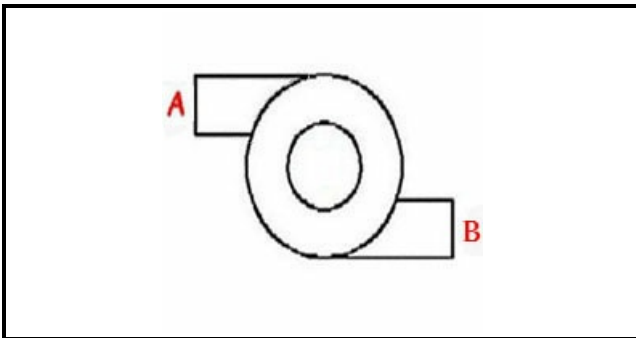

1103924

BODY PUMP

Date: 22-11-2024

ORIGINAL
OSP
SPARE PARTS**Technical data**

DIAMETER FLOW mm	A=26mm - B=38mm
DIRECTION OF ROTATION LEFT	SX / LEFT

Manufacturer code

ELETTOBAR EUROTEC SRL