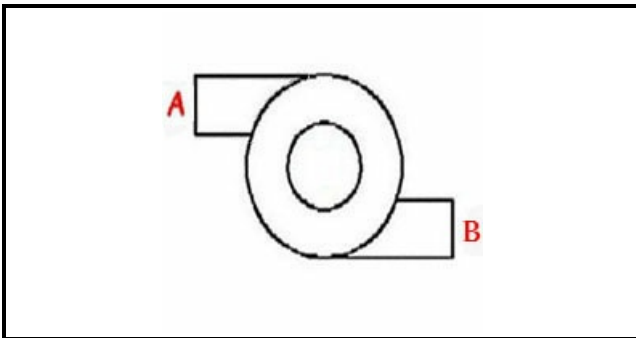

1103924

**BODY PUMP**

Date: 22-12-2024

ORIGINAL  
**OSP**  
SPARE PARTS**Technical data**

DIAMETER FLOW mm	A=26mm - B=38mm
DIRECTION OF ROTATION LEFT	SX / LEFT

**Manufacturer code**

ELETTOBAR EUROTEC SRL