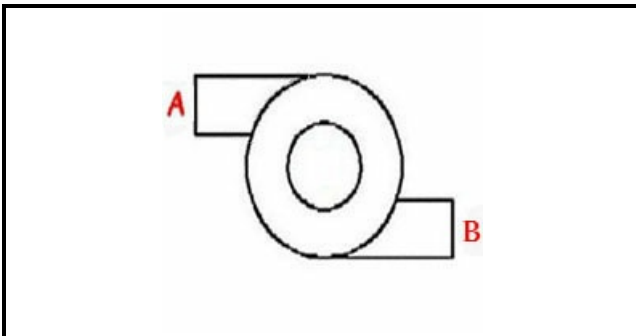

1103924

**BODY PUMP**

Date: 04-03-2025

ORIGINAL  
**OSP**  
SPARE PARTS**Technical data**

DIAMETER FLOW mm	A=26mm - B=38mm
DIRECTION OF ROTATION LEFT	SX / LEFT

**Manufacturer code**

ELETTOBAR EUROTEC SRL