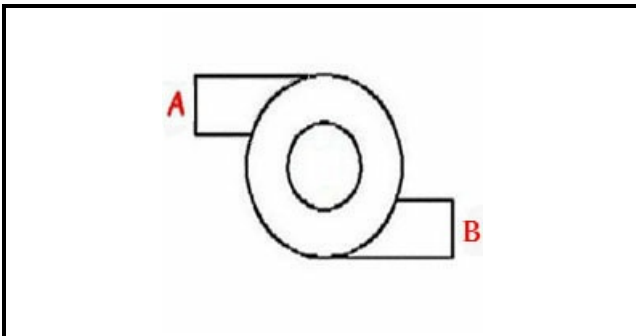

1103924

BODY PUMP

Date: 31-01-2025

**ORIGINAL
OSP
SPARE PARTS****Technical data**

DIAMETER FLOW mm	A=26mm - B=38mm
DIRECTION OF ROTATION LEFT	SX / LEFT

Manufacturer code

ELETTOBAR EUROTEC SRL