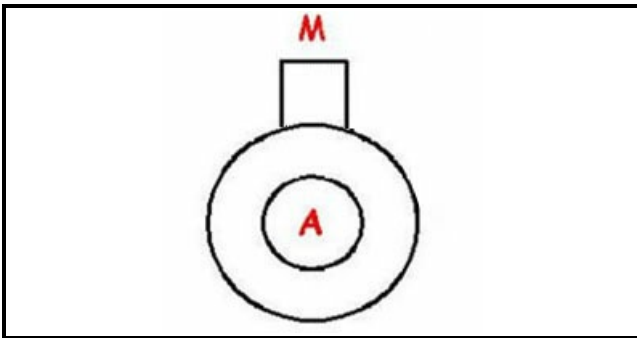

1203002

DRAIN BODY PUMP D.35-30MM

Date: 16-04-2025

Technical data

DIAMETER SUCTION mm	A=35mm
DIAMETER FLOW mm	M=30mm