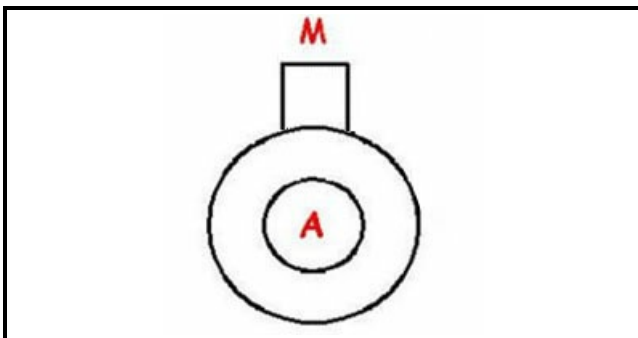

1203002

**DRAIN BODY PUMP D.35-30MM**

Date: 31-01-2025

**Technical data**

DIAMETER SUCTION mm	A=35mm
DIAMETER FLOW mm	M=30mm