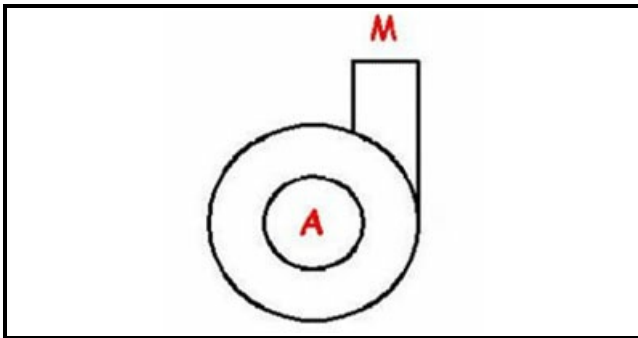

## Technical data

DIAMETER SUCTION mm	A=50mm
DIAMETER FLOW mm	M=30mm
DIRECTION OF ROTATION RIGHT	DX / RIGHT