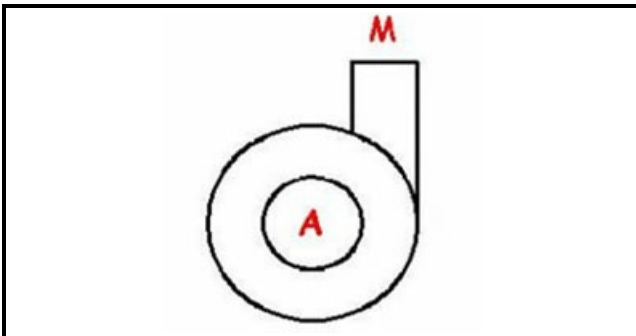

1203021

**BODY PUMP HP 0,45**

Date: 22-11-2024

ORIGINAL  
**OSP**  
SPARE PARTS**Technical data**

DIAMETER SUCTION mm	A=50mm
DIAMETER FLOW mm	M=30mm
DIRECTION OF ROTATION RIGHT	DX / RIGHT

**Manufacturer code**