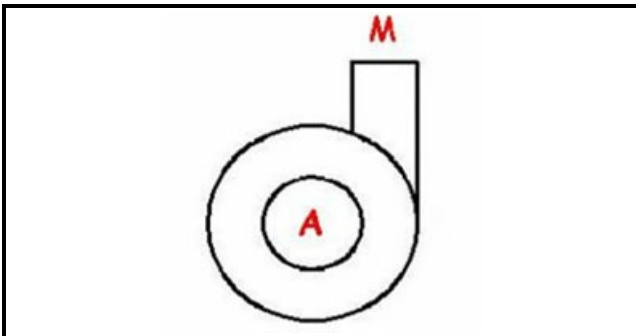

1203021

**BODY PUMP HP 0,45**

Date: 31-01-2025

ORIGINAL  
**OSP**  
SPARE PARTS**Technical data**

DIAMETER SUCTION mm	A=50mm
DIAMETER FLOW mm	M=30mm
DIRECTION OF ROTATION RIGHT	DX / RIGHT

**Manufacturer code**