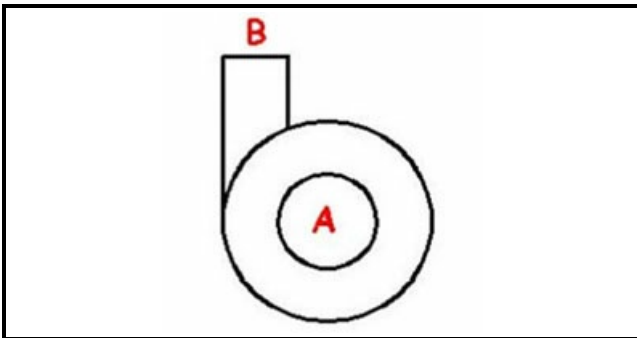

3116012

**BODY PUMP HP 0,35 MOD. L63T35**

Date: 22-11-2024

ORIGINAL  
**OSP**  
SPARE PARTS**Technical data**

DIAMETER FLOW mm	B=32mm
DIAMETER SUCTION mm	A=33mm

**Manufacturer code**

KRUPPS S.R.L.