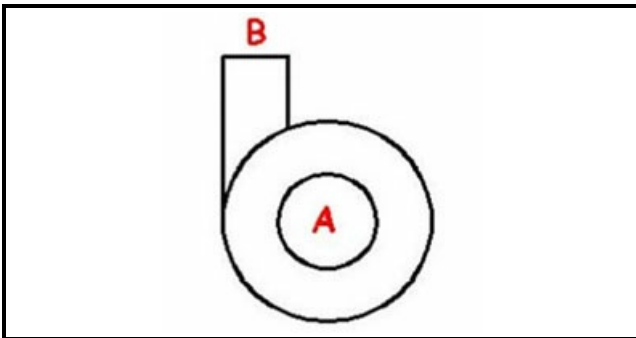

3116012

BODY PUMP HP 0,35 MOD. L63T35

Date: 04-03-2025

ORIGINAL
OSP
SPARE PARTS**Technical data**

DIAMETER FLOW mm	B=32mm
DIAMETER SUCTION mm	A=33mm

Manufacturer code

KRUPPS S.R.L.