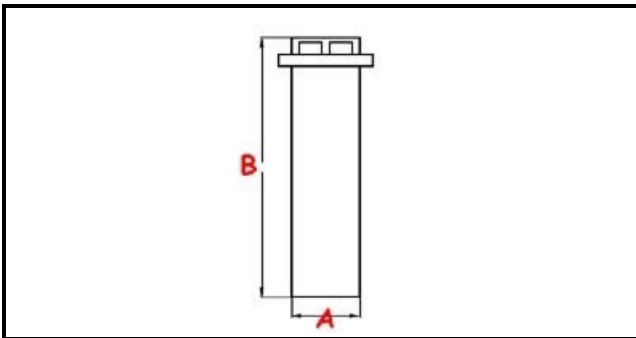

3111020

**OVERFLOW V40 V45 V50 135H**

Date: 23-11-2024

ORIGINAL  
**OSP**  
SPARE PARTS**Technical data**

HEIGHT MM	B=150mm
MATERIAL	PLASTICA/PLASTIC
LOWER DIAMETER	A=26mm

**Manufacturer code**

SILANOS SRL