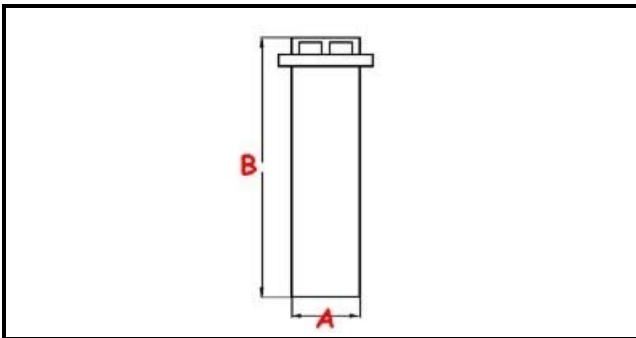

3111020

**OVERFLOW V40 V45 V50 135H**

Date: 09-01-2025

ORIGINAL  
**OSP**  
SPARE PARTS**Technical data**

HEIGHT MM	B=150mm
MATERIAL	PLASTICA/PLASTIC
LOWER DIAMETER	A=26mm

**Manufacturer code**

SILANOS SRL