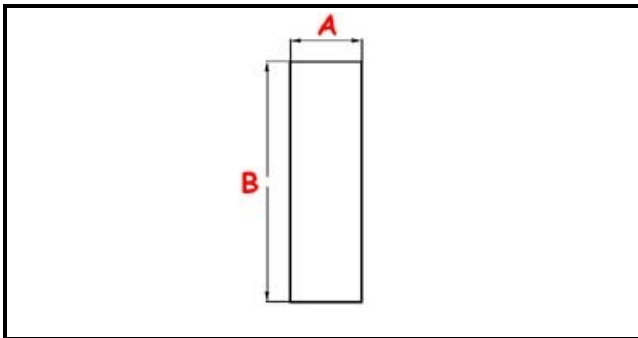

3111032

OVERFLOW LAVABAR

Date: 24-11-2024

ORIGINAL
OSP
SPARE PARTS**Technical data**

HEIGHT MM	B=120mm
MATERIAL	PLASTICA/PLASTIC
LOWER DIAMETER	A=20mm

Manufacturer code

A.T.A. SRL