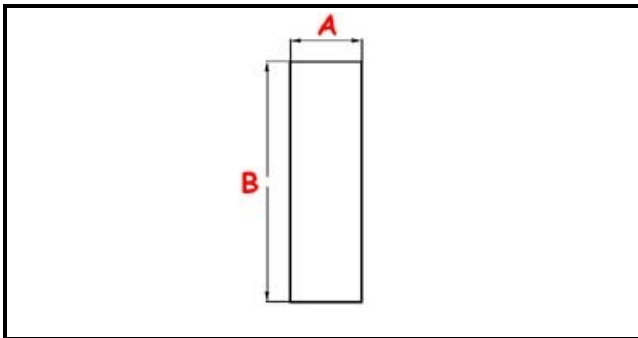

3111032

OVERFLOW LAVABAR

Date: 14-03-2025

ORIGINAL
OSP
SPARE PARTS**Technical data**

HEIGHT MM	B=120mm
MATERIAL	PLASTICA/PLASTIC
LOWER DIAMETER	A=20mm

Manufacturer code

A.T.A. SRL