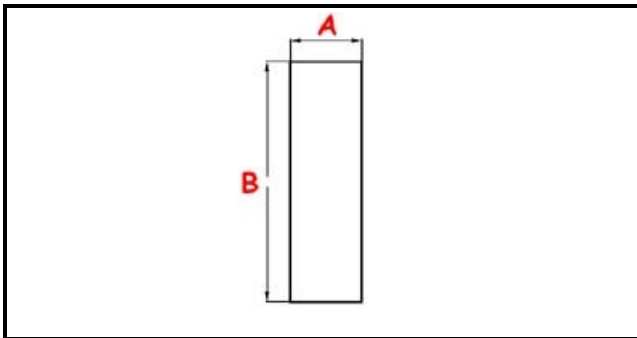

3111032

OVERFLOW LAVABAR

Date: 08-01-2025

ORIGINAL
OSP
SPARE PARTS**Technical data**

HEIGHT MM	B=120mm
MATERIAL	PLASTICA/PLASTIC
LOWER DIAMETER	A=20mm

Manufacturer code

A.T.A. SRL