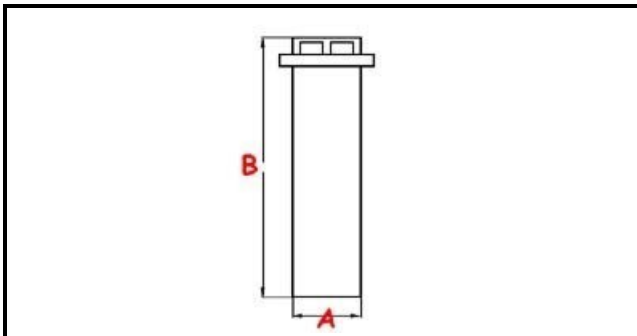

3111049

OVERFLOW GASTRO 450/500 L=132

Date: 09-01-2025

ORIGINAL
OSP
SPARE PARTS**Technical data**

HEIGHT MM	B=132mm
MATERIAL	PLASTICA/PLASTIC
LOWER DIAMETER	A=28mm