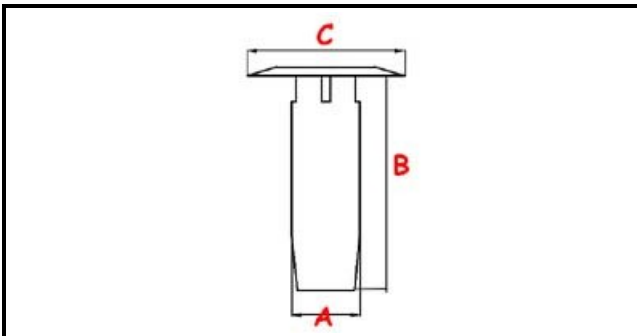

3111059

**OVERFLOW LINEAR GS40 C40**

Date: 09-01-2025

ORIGINAL  
**OSP**  
SPARE PARTS**Technical data**

HEIGHT MM	B=107mm
MATERIAL	PLASTICA/PLASTIC
UPPER DIAMETER	C=33mm
LOWER DIAMETER	A=26mm