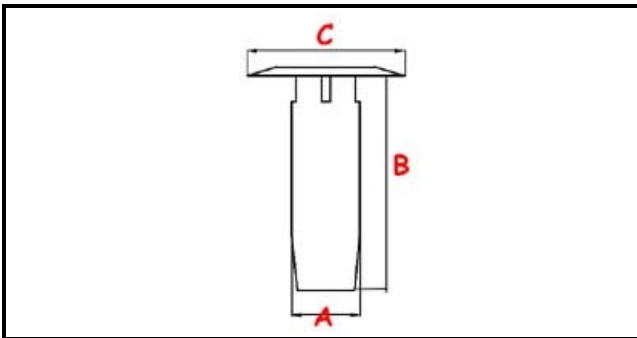

3111059

**OVERFLOW LINEAR GS40 C40**

Date: 05-12-2024

ORIGINAL  
**OSP**  
SPARE PARTS**Technical data**

HEIGHT MM	B=107mm
MATERIAL	PLASTICA/PLASTIC
UPPER DIAMETER	C=33mm
LOWER DIAMETER	A=26mm