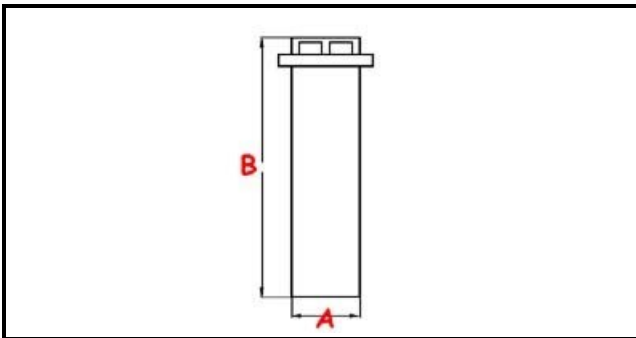

3111082

**GLASS WASHER OVERFLOW ELETTROBAR**

Date: 05-12-2024

ORIGINAL  
**OSP**  
SPARE PARTS**Technical data**

HEIGHT MM	B=98mm
MATERIAL	PLASTICA/PLASTIC
LOWER DIAMETER	A=19,5mm

**Manufacturer code**

ELETTOBAR EUROTEC SRL