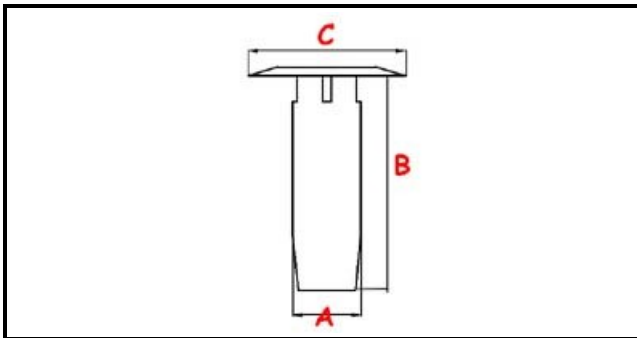

3111102

**OVERFLOW PIPE 35/40**

Date: 05-12-2024

ORIGINAL  
**OSP**  
SPARE PARTS**Technical data**

|                |                  |
|----------------|------------------|
| HEIGHT MM      | B=170mm          |
| MATERIAL       | PLASTICA/PLASTIC |
| UPPER DIAMETER | C=40mm           |
| LOWER DIAMETER | A=21mm           |