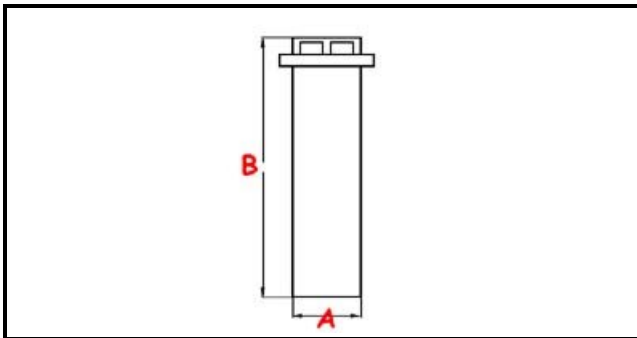

3111111

**OVERFLOW ELFRAMO D30**

Date: 05-12-2024

ORIGINAL  
**OSP**  
SPARE PARTS**Technical data**

HEIGHT MM	B=195mm
GASKET	2102255
MATERIAL	PLASTICA/PLASTIC
LOWER DIAMETER	A=43,5mm

**Manufacturer code**