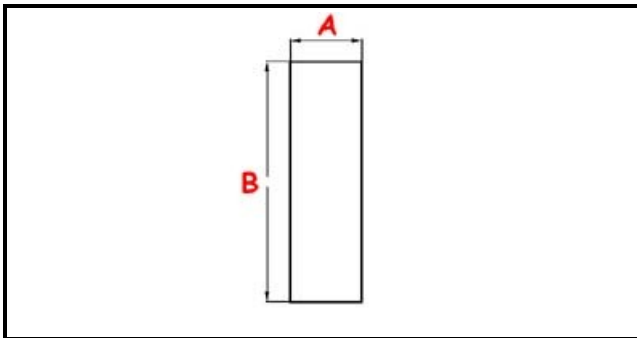

3111143

"OVER FLOW 1""1/2 mm190 LP650-800-1200"

Date: 09-01-2025

ORIGINAL
OSP
SPARE PARTS**Technical data**

HEIGHT MM	B=190mm
MATERIAL	INOX
LOWER DIAMETER	A=39mm

Manufacturer code

VELOX BARCHITTA S.R.L.