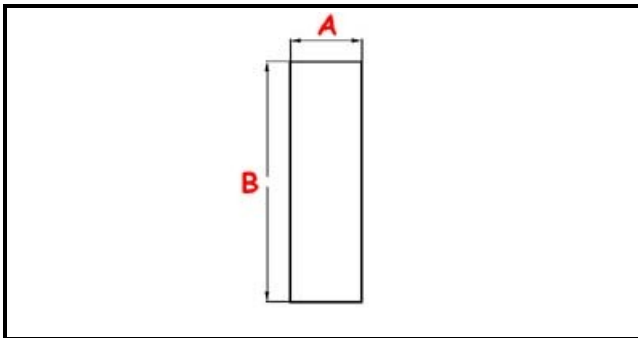

3111143

"OVER FLOW 1""1/2 mm190 LP650-800-1200"

Date: 24-11-2024

ORIGINAL
OSP
SPARE PARTS**Technical data**

| | |
|----------------|---------|
| HEIGHT MM | B=190mm |
| MATERIAL | INOX |
| LOWER DIAMETER | A=39mm |