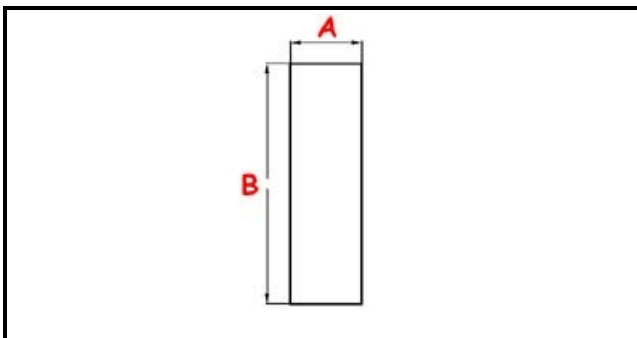

3111158

OVER FLOW BET37/BET40/ERGON/MIDI40/SINCRO

Date: 09-01-2025

ORIGINAL
OSP
SPARE PARTS**Technical data**

HEIGHT MM	B=106mm
MATERIAL	PLASTICA/PLASTIC
LOWER DIAMETER	A=28mm

Manufacturer code

UNIVERBAR SRL A SOCIO UNICO