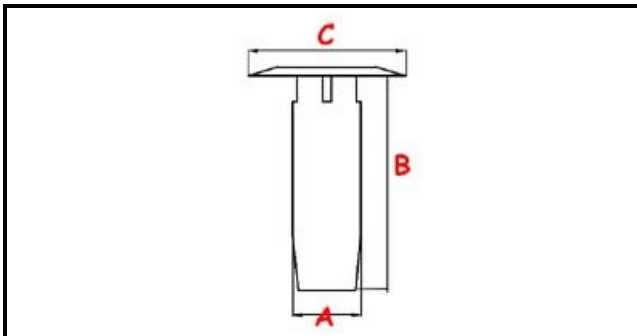

3111162

**OVER FLOW COSMO/COMPACT**

Date: 06-02-2025

ORIGINAL  
**OSP**  
SPARE PARTS**Technical data**

HEIGHT MM	B=150mm
MATERIAL	PLASTICA/PLASTIC
UPPER DIAMETER	C=52mm
LOWER DIAMETER	A=48mm

**Manufacturer code**