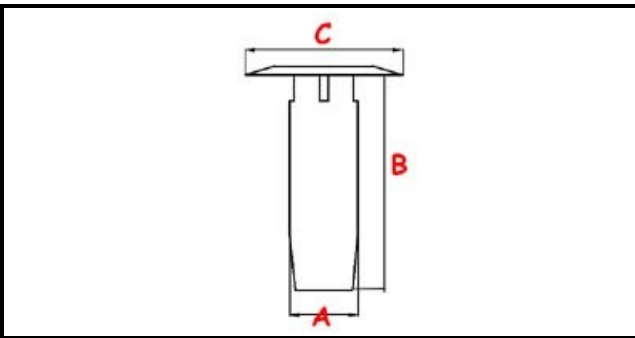

3111223

OVERFLOW 165mm N750 / N750PS MOPLEN T

Date: 19-04-2025

ORIGINAL
OSP
SPARE PARTS

Technical data

HEIGHT MM	B=174mm
MATERIAL	PLASTICA/PLASTIC
UPPER DIAMETER	C=34mm
LOWER DIAMETER	A=31mm

Manufacturer code