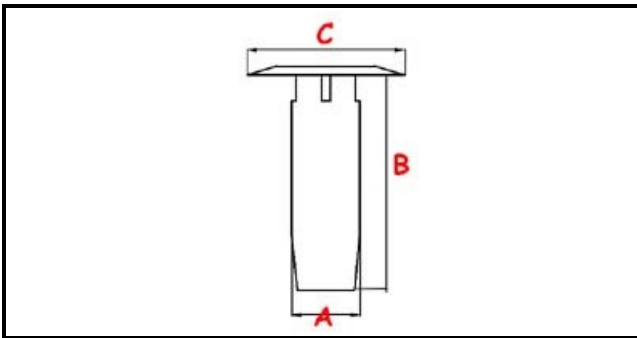

## Technical data

HEIGHT MM	B=194mm
MATERIAL	INOX
UPPER DIAMETER	C=58mm
LOWER DIAMETER	A=30mm