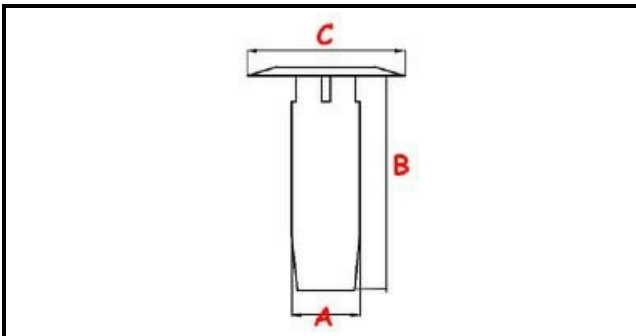

3111253

**OVERFLOW**

Date: 10-01-2025

ORIGINAL  
**OSP**  
SPARE PARTS**Technical data**

HEIGHT MM	B=240mm
MATERIAL	PLASTICA/PLASTIC
UPPER DIAMETER	C=55mm
LOWER DIAMETER	A=45mm

**Manufacturer code**

LAMBER SRL