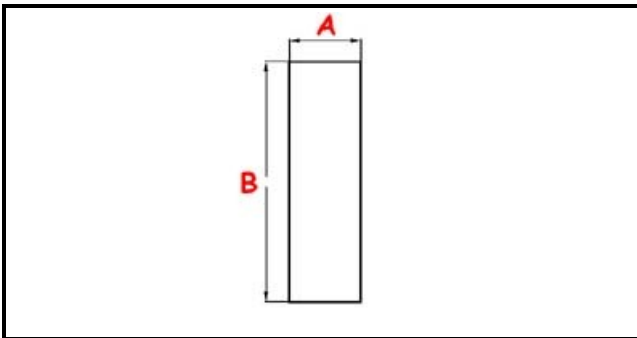

3111271

**OVERFLOW PIPE**

Date: 22-11-2024

**Technical data**

HEIGHT MM	B=80mm
UPPER DIAMETER	A=40mm

**Manufacturer code**

ELECTROLUX PROFESSIONAL S.P.A.