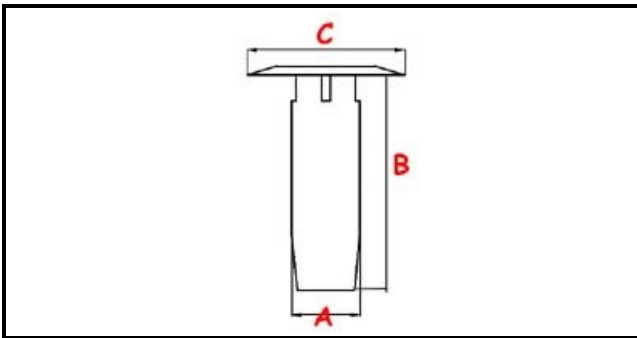

3111273

OVERFLOW H=190

Date: 22-04-2025

Technical data

HEIGHT MM	B=190mm
LOWER DIAMETER	A=32mm

Manufacturer code

MODULAR PROFESSIONAL SRL