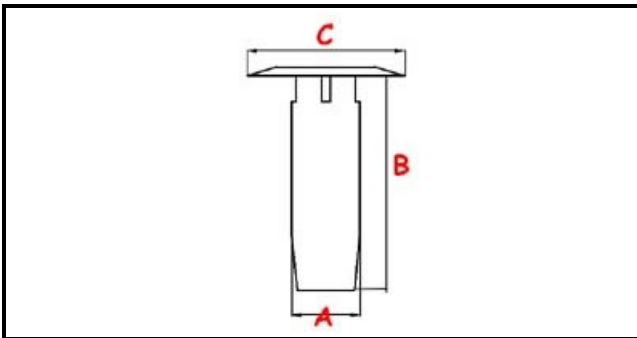

3111273

**OVERFLOW H=190**

Date: 23-12-2024

**Technical data**

HEIGHT MM	B=190mm
LOWER DIAMETER	A=32mm

**Manufacturer code**

MODULAR PROFESSIONAL SRL