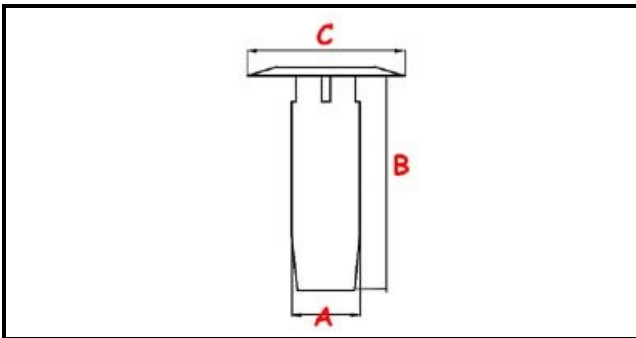

3111273

**OVERFLOW H=190**

Date: 22-11-2024

**Technical data**

HEIGHT MM	B=190mm
LOWER DIAMETER	A=32mm

**Manufacturer code**

MODULAR PROFESSIONAL SRL