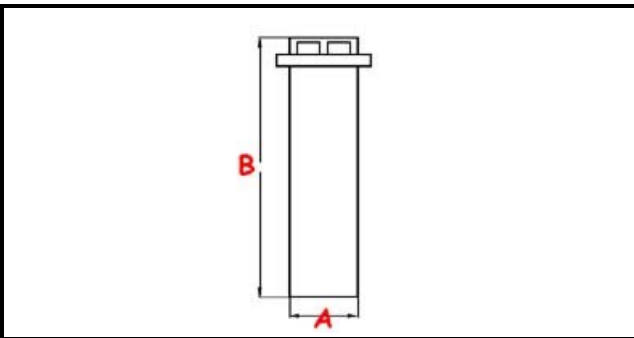

3111280

OVERFLOW N650-N750-E45-E50 PS 2015

Date: 23-12-2024

**Technical data**

HEIGHT MM	B=175mm
UPPER DIAMETER	C=36mm
LOWER DIAMETER	A=28mm

Manufacturer code

SILANOS SRL