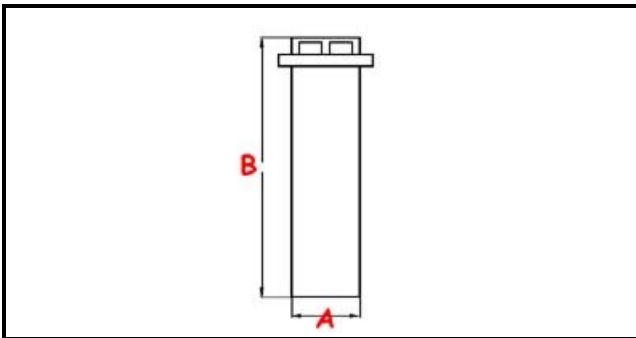

3111280

**OVERFLOW N650-N750-E45-E50 PS 2015**

Date: 22-11-2024

**Technical data**

HEIGHT MM	B=175mm
UPPER DIAMETER	C=36mm
LOWER DIAMETER	A=28mm

**Manufacturer code**

SILANOS SRL